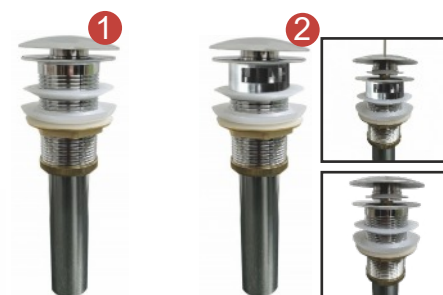

LSZ-01

1 Normál mosdókhoz

2 Túlfolyós mosdókhoz

LSZ-02